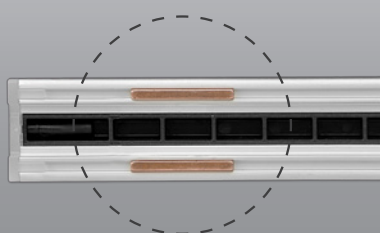

MonoRail HO

LED for Display, Cabinet, Furniture & Cove

Magnetic Power Track LED Linear Lighting

Product Features

- High output linear lighting with magnetic power track
- Power is supplied through magnet
- Stronger magnet, better adhesion
- Available in silver, black
- To be used with constant voltage DC 24V driver
- Dimmable with available accessories

Specification

- Voltage : DC 24V
- Operating temperature : 0~45° C
- Lamp life : 40,000hr / 70%
- Available color : 2700K, 3000K, 3500K, 4000K, 6000K
- Color rendering : Ra > 85
- Energy efficiency : 100lm/W
- Degree of protection : IP20

Powered through magnet

Square diffuser
Spot free LED

MonoRail HO

Magnetic Power Track LED Linear Lighting

MonoRail HO 3W Length (139.2mm)

MonoRail HO 5W Length (273.7mm)

MNH-Rail (Power supply track)

Max. connection