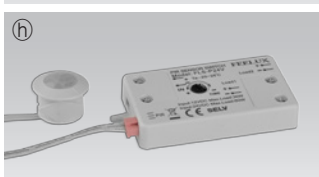

i Square Diffuser

h Human-body detection sensor : FLS-P24V

Voltage : DC 24V