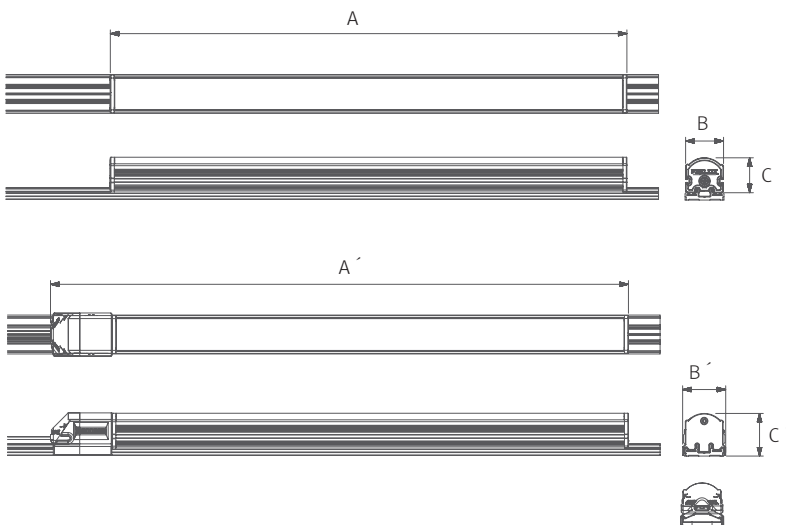

Powered through magnet

Square diffuser
Spot free LED

MonoRail HO

Magnetic Power Track LED Linear Lighting

MonoRail HO 3W Length (139.2mm)

MonoRail HO 5W Length (273.7mm)

MNH-Rail (Power supply track)

Max. connection

- MonoRail HO : 90W in one row (Single power feed)
- LED Driver

LED Driver Model Name	Max. units for LED Driver	
	24V/75W	24V/200W
MNH3 40K-24V	26	71
MNH5 40K-24V	13	36

Dimension

Fixture

Model name	Power Input (V)	Lamp Power(W)	A(mm)	A' (mm)	B(mm)	B' (mm)	C(mm)	C' (mm)
MNH3 40K-24V	DC24	2.5	139.2	171.7	20.1	22.8	18.5	22.6
MNH5 40K-24V	DC24	5	273.7	306.2	20.1	22.8	18.5	22.6