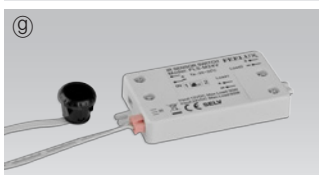

h Human-body detection sensor : FLS-P24V

g Door and motion detection sensor : FLS-M24V

Voltage : DC 24V